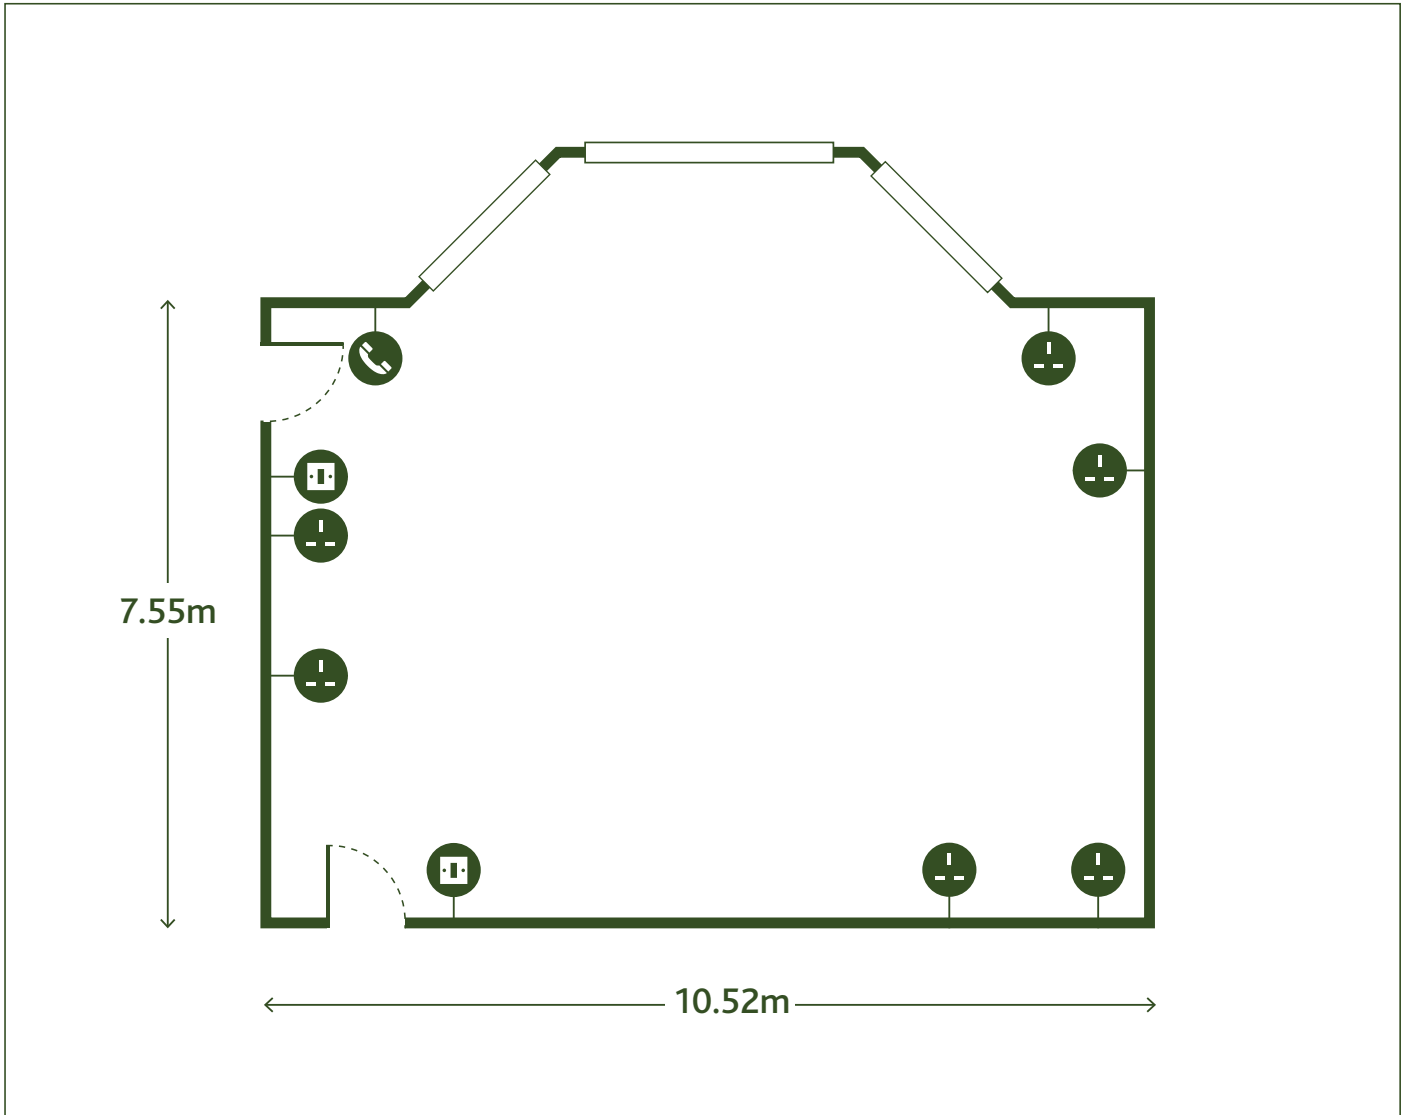

SUZUKA

Room Specification

CAPACITIES		DIMENSIONS (m)		KEY	
Theatre	60	Room size	10.52 x 7.55	Light switch	
U-Shape	18	Total floor size	79.43m ²	Power supply	
Boardroom	26	Celling height	3.5	Telephone	
Classroom	25				
Cabaret	36				